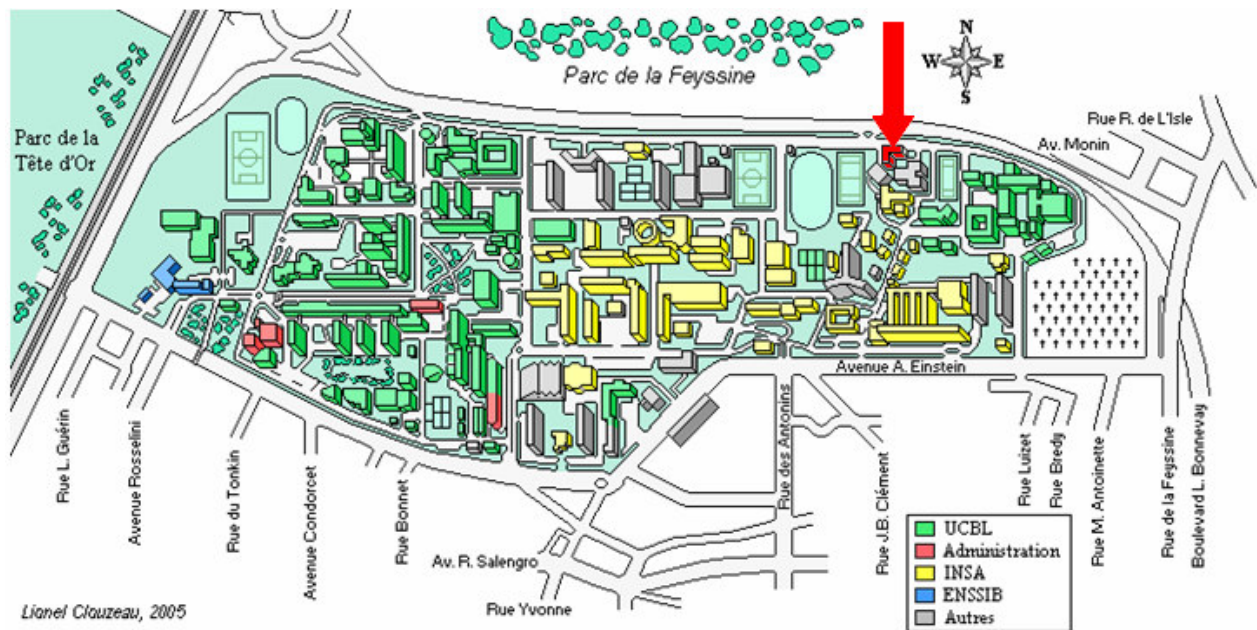

■ Contacts and access map

Post address, office and labs:

CEI Centre d'Entreprise et d'Innovation
 62 Boulevard Niels Bohr - BP 2132
 F - 69603 VILLEURBANNE CEDEX
 Tél. : +33 4 78 17 37 00 - Tél. : Laboratoires : +33 4 78 17 37 02
 Fax : +33 4 72 43 03 34
www.processium.com

- From the rail-way Part-Dieu station: take the tramway T1 to the last station IUT-Feysine (15 minutes).
- From airport Lyon-Saint Exupéry: take the "Satobus" shuttle to the rail-way Part-Dieu station (20 minutes). At Part-Dieu station: take the tramway T1 to the last station IUT-Feysine (15 minutes).
- By car: leave the Laurent Bonnevey motorway at IUT-Feysine